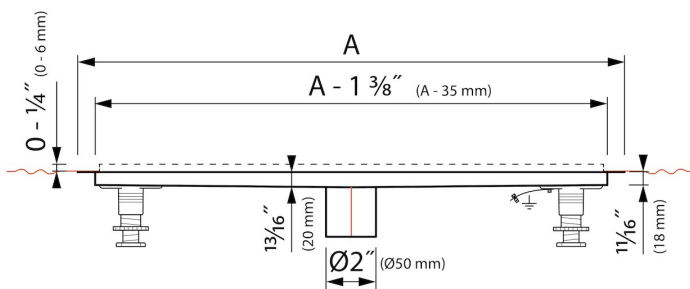

ARTICLE CODE

19 3/4	MB-NAT-500-FL	51 1/8	MB-NAT-1300-FL
23 5/8	MB-NAT-600-FL	55 1/8	MB-NAT-1400-FL
27 5/8	MB-NAT-700-FL	59 1/8	MB-NAT-1500-FL
31 1/2	MB-NAT-800-FL	63	MB-NAT-1600-FL
35 1/2	MB-NAT-900-FL	66 7/8	MB-NAT-1700-FL
39 3/8	MB-NAT-1000-FL	70 7/8	MB-NAT-1800-FL
43 3/8	MB-NAT-1100-FL	74 7/8	MB-NAT-1900-FL
47 1/4	MB-NAT-1200-FL	78 3/4	MB-NAT-2000-FL

TECHNICAL DRAWINGS