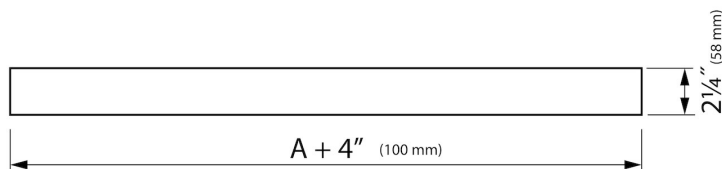

integrated slope