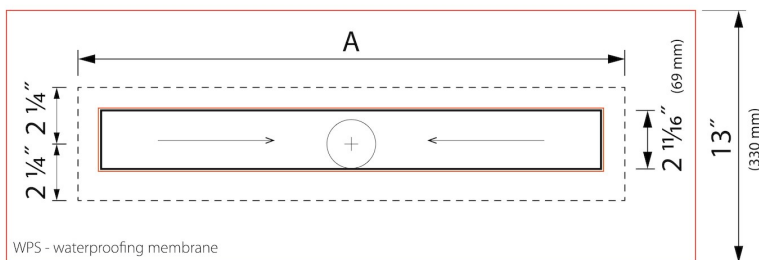

ARTICLE CODE

19 3/4	MB-NAT-500-FL	51 1/8	MB-NAT-1300-FL
23 5/8	MB-NAT-600-FL	55 1/8	MB-NAT-1400-FL
27 5/8	MB-NAT-700-FL	59 1/8	MB-NAT-1500-FL
31 1/2	MB-NAT-800-FL	63	MB-NAT-1600-FL
35 1/2	MB-NAT-900-FL	66 7/8	MB-NAT-1700-FL
39 3/8	MB-NAT-1000-FL	70 7/8	MB-NAT-1800-FL
43 3/8	MB-NAT-1100-FL	74 7/8	MB-NAT-1900-FL
47 1/4	MB-NAT-1200-FL	78 3/4	MB-NAT-2000-FL

TECHNICAL DRAWINGS