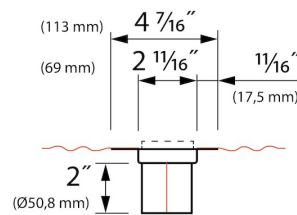

ARTICLE CODE

19 3/4	MB-NAT-500-FL	51 1/8	MB-NAT-1300-FL
23 5/8	MB-NAT-600-FL	55 1/8	MB-NAT-1400-FL
27 5/8	MB-NAT-700-FL	59 1/8	MB-NAT-1500-FL
31 1/2	MB-NAT-800-FL	63	MB-NAT-1600-FL
35 1/2	MB-NAT-900-FL	66 7/8	MB-NAT-1700-FL
39 3/8	MB-NAT-1000-FL	70 7/8	MB-NAT-1800-FL
43 3/8	MB-NAT-1100-FL	74 7/8	MB-NAT-1900-FL
47 1/4	MB-NAT-1200-FL	78 3/4	MB-NAT-2000-FL

TECHNICAL DRAWINGS