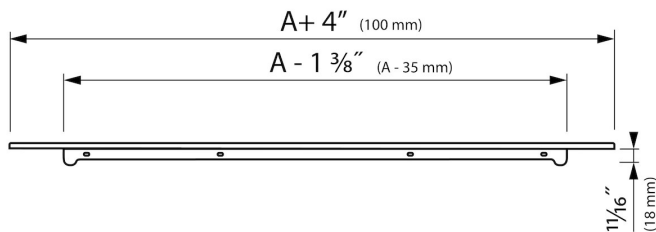

integrated slope