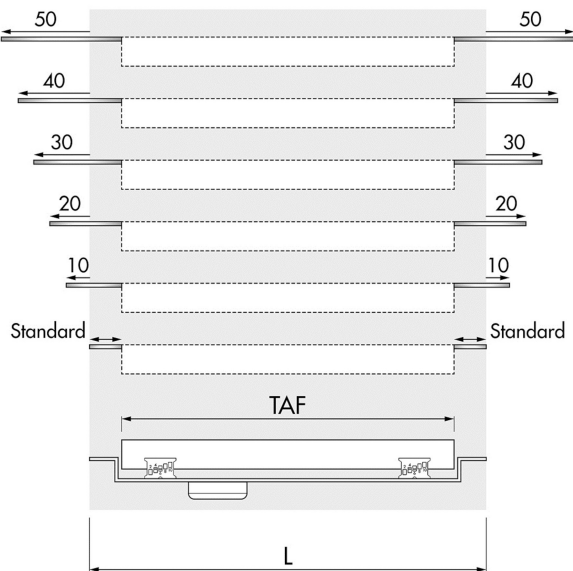

Accessory | Modulo | TAF Wall Extension set

Extension set for Modulo TAF Wall. Size: 0.79" – 2"

AVANTAGES

- Extension - Extending your shower drain

Sales Office USA

North America - Easy Sanitary Solutions
 1490 Bluegrass Lakes Pkwy D, Alpharetta, GA 30004
 T. +1 (800) 334 - 0455
 sales-usa@esspost.com | www.easydrainusa.com

PRODUCT CODE

Article code	MTAFW-VER
--------------	-----------

TECHNICAL DRAWINGS

Sales Office USA

North America - Easy Sanitary Solutions
 1490 Bluegrass Lakes Pkwy D, Alpharetta, GA 30004
 T. +1 (800) 334 - 0455
 sales-usa@esspost.com | www.easydrainusa.com