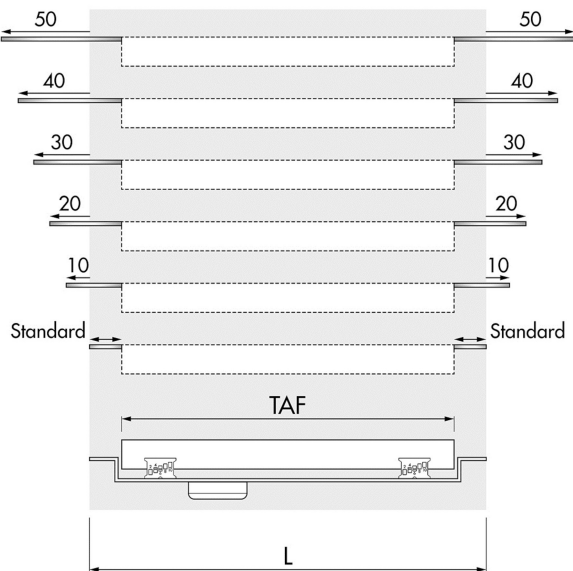

Accessory | Modulo | TAF Extension set

Extension set for Modulo TAF. Size: 0.79" – 2"

AVANTAGES

- Extension - Extending your shower drain

Sales Office USA

North America - Easy Sanitary Solutions
1490 Bluegrass Lakes Pkwy D, Alpharetta, GA 30004
T. +1 (800) 334 - 0455
sales-usa@esspost.com | www.easydrainusa.com

PRODUCT CODE

Article code	MTAF-VER
--------------	----------

TECHNICAL DRAWINGS

Sales Office USA

North America - Easy Sanitary Solutions
 1490 Bluegrass Lakes Pkwy D, Alpharetta, GA 30004
 T. +1 (800) 334 - 0455
 sales-usa@esspost.com | www.easydrainusa.com