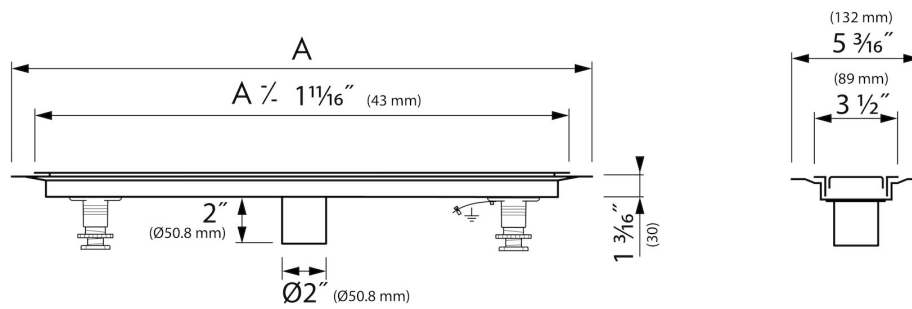

WPS - Water Protection System

Sales Office USA

North America - Easy Sanitary Solutions
490 Bluegrass Lakes Pkwy D, Alpharetta, GA 30004
T. +1 (800) 334 - 0455
sales-usa@esspost.com | www.easydrainusa.com

Manufacturer

Easy Sanitary Solutions
Warschauerstraße 1 | 48455 Bad Bentheim | Germany
T. +49 (0) 59 24 29 91 568 | F. +49 (0) 59 24 29 91 537
info@esspost.com | www.easydrain.de