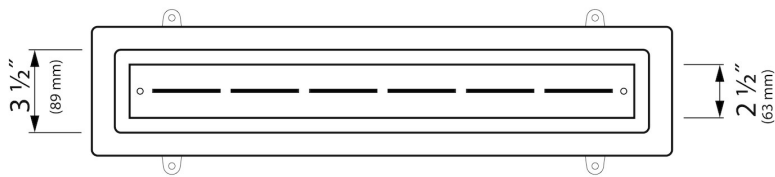

ARTICLE CODE

27 5/8	EDVIN-M4-700		
31 1/2	EDVIN-M4-800		
35 1/2	EDVIN-M4-900		
39 3/8	EDVIN-M4-1000		
47 1/4	EDVIN-M4-1200		

TECHNICAL DRAWINGS

WPS - Water Protection System