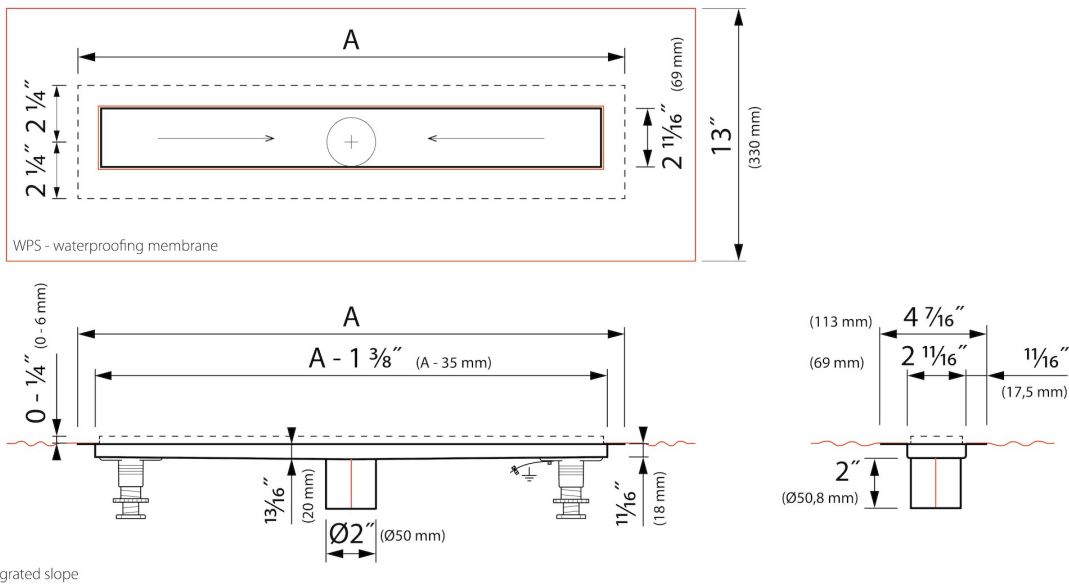

ARTICLE CODE

19 3/4	MB-NAT-500 / EDM4-500	51 1/8	MB-NAT-1300 / EDM4-1300
23 5/8	MB-NAT-600 / EDM4-600	55 1/8	MB-NAT-1400 / EDM4-1400
27 5/8	MB-NAT-700 / EDM4-700	59 1/8	MB-NAT-1500 / EDM4-1500
31 1/2	MB-NAT-800 / EDM4-800		
35 1/2	MB-NAT-900 / EDM4-900		
39 3/8	MB-NAT-1000 / EDM4-1000		
43 3/8	MB-NAT-1100 / EDM4-1100		
47 1/4	MB-NAT-1200 / EDM4-1200		

TECHNICAL DRAWINGS

Sales Office USA

North America - Easy Sanitary Solutions
490 Bluegrass Lakes Pkwy D, Alpharetta, GA 30004
T. +1 (800) 334 - 0455
sales-usa@esspost.com | www.easydrainusa.com

Manufacturer

Easy Sanitary Solutions
Warschauerstraße 1 | 48455 Bad Bentheim | Germany
T. +49 (0) 59 24 29 91 568 | F. +49 (0) 59 24 29 91 537
info@esspost.com | www.easydrain.de