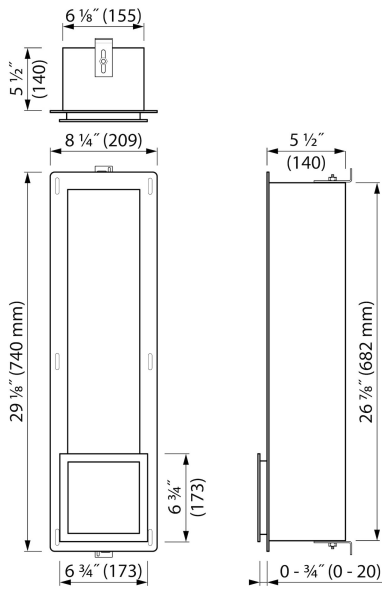

TECHNICAL DRAWINGS

Sales Office USA

ESS North America
228 East 45th Street, Suite 9E New York | NY 10017
T. + 1 888 317 7927 | F. + 1 888 488 1617
sales-usa@esspost.com | www.easydrainusa.com

Manufacturer

Easy Sanitary Solutions
Warschauerstraße 1 | 48455 Bad Bentheim | Germany
T. +49 (0) 59 24 29 91 568 | F. +49 (0) 59 24 29 91 537
info@esspost.com | www.easydrain.de