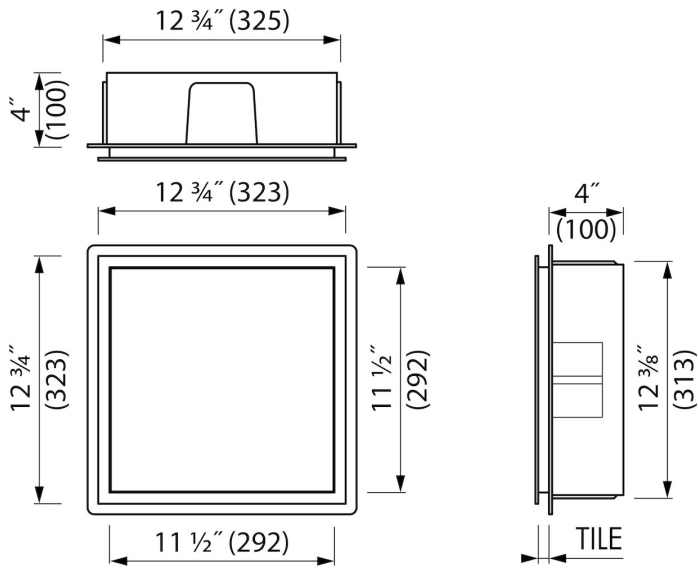

TECHNICAL DRAWINGS

Sales Office USA

North America - Easy Sanitary Solutions
1490 Bluegrass Lakes Pkwy D, Alpharetta, GA 30004
T. +1 (800) 334 - 0455
sales-usa@esspost.com | www.easydrainusa.com

Manufacturer

Easy Sanitary Solutions
Warschauerstraße 1 | 48455 Bad Bentheim | Germany
T. +49 (0) 59 24 29 91 568 | F. +49 (0) 59 24 29 91 537
info@easydrainusa.com | www.easydrain.de