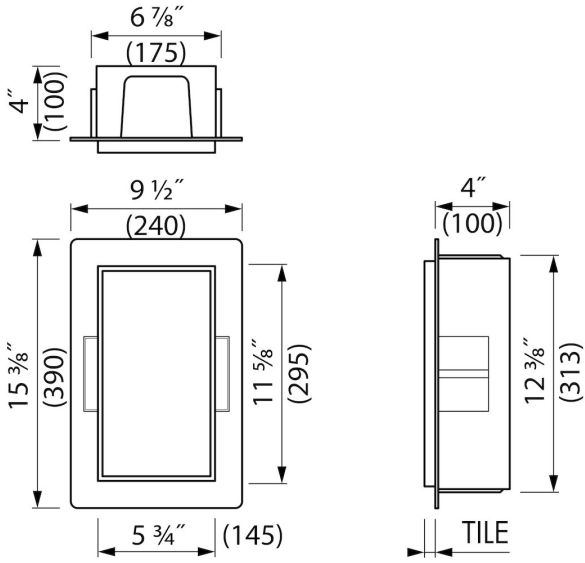

TECHNICAL DRAWINGS

Sales Office USA

North America - Easy Sanitary Solutions
1490 Bluegrass Lakes Pkwy D, Alpharetta, GA 30004
T. +1 (800) 334 - 0455
sales-usa@esspost.com | www.easydrainusa.com

Manufacturer

Easy Sanitary Solutions
Warschauerstraße 1 | 48455 Bad Bentheim | Germany
T. +49 (0) 59 24 29 91 568 | F. +49 (0) 59 24 29 91 537
info@easydrainusa.com | www.easydrain.de