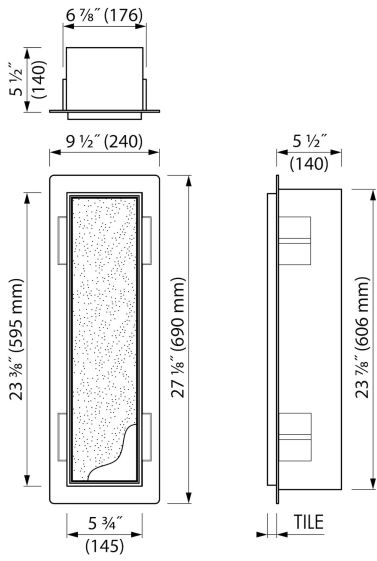

TECHNICAL DRAWINGS

Sales Office USA

ESS North America
228 East 45th Street, Suite 9E New York | NY 10017
T. + 1 888 317 7927 | F. + 1 888 488 1617
sales-usa@esspost.com | www.easydrainusa.com

Manufacturer

Easy Sanitary Solutions
Warschauerstraße 1 | 48455 Bad Bentheim | Germany
T. +49 (0) 59 24 29 91 568 | F. +49 (0) 59 24 29 91 537
info@esspost.com | www.easydrain.de