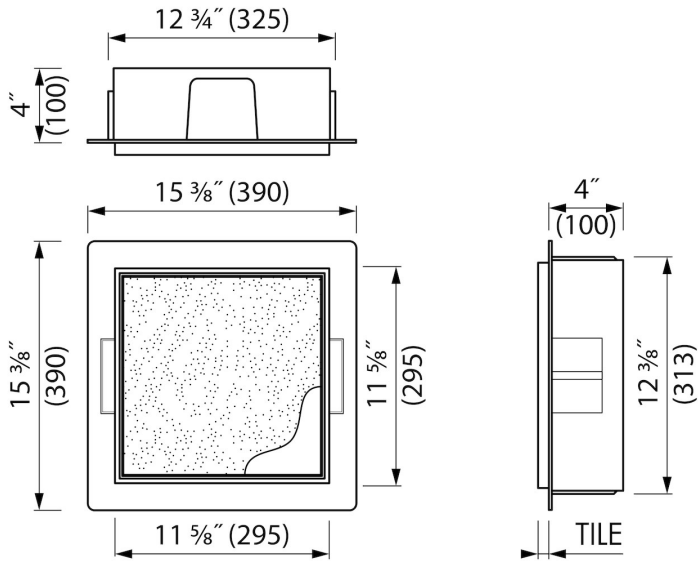

TECHNICAL DRAWINGS

Sales Office USA

North America - Easy Sanitary Solutions
1490 Bluegrass Lakes Pkwy D, Alpharetta, GA 30004
T. +1 (800) 334 - 0455
sales-usa@esspost.com | www.easydrainusa.com

Manufacturer

Easy Sanitary Solutions
Warschauerstraße 1 | 48455 Bad Bentheim | Germany
T. +49 (0) 59 24 29 91 568 | F. +49 (0) 59 24 29 91 537
info@easydrainusa.com | www.easydrain.de