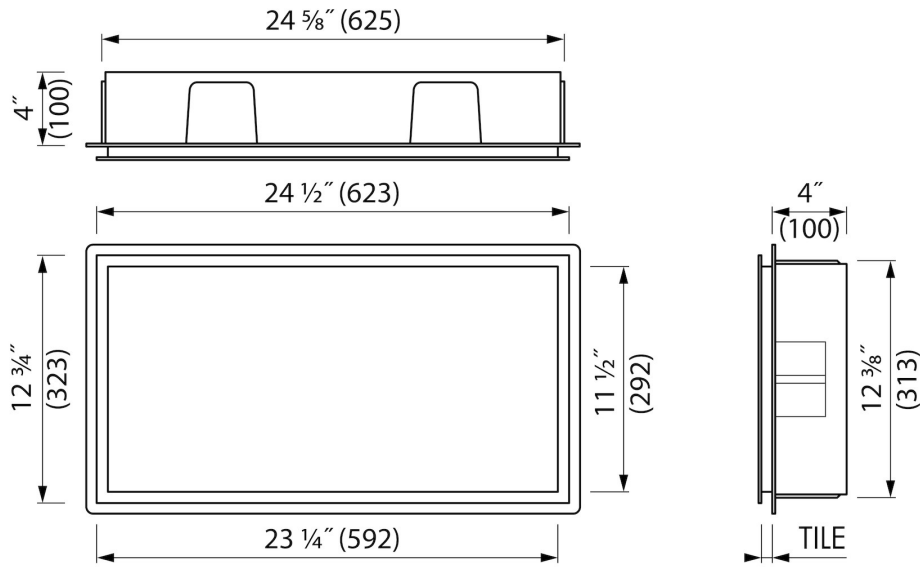

TECHNICAL DRAWINGS

Sales Office USA

North America - Easy Sanitary Solutions
1490 Bluegrass Lakes Pkwy D, Alpharetta, GA 30004
T. +1 (800) 334 - 0455
sales-usa@esspost.com | www.easydrainusa.com

Manufacturer

Easy Sanitary Solutions
Warschauerstraße 1 | 48455 Bad Bentheim | Germany
T. +49 (0) 59 24 29 91 568 | F. +49 (0) 59 24 29 91 537
info@easydrainusa.com | www.easydrain.de