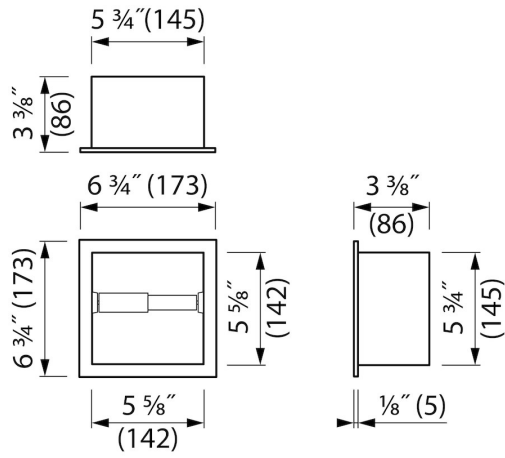

TECHNICAL DRAWINGS

Sales Office USA

ESS North America
228 East 45th Street, Suite 9E New York | NY 10017
T. + 1 888 317 7927 | F. + 1 888 488 1617
sales-usa@esspost.com | www.easydrainusa.com

Manufacturer

Easy Sanitary Solutions
Warschauerstraße 1 | 48455 Bad Bentheim | Germany
T. +49 (0) 59 24 29 91 568 | F. +49 (0) 59 24 29 91 537
info@esspost.com | www.easydrain.de