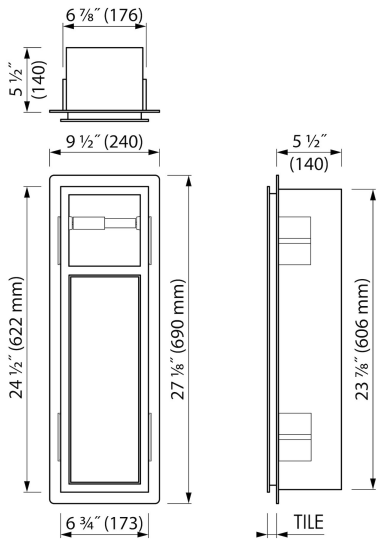

TECHNICAL DRAWINGS

Sales Office USA

ESS North America
228 East 45th Street, Suite 9E New York | NY 10017
T. + 1 888 317 7927 | F. + 1 888 488 1617
sales-usa@esspost.com | www.easydrainusa.com

Manufacturer

Easy Sanitary Solutions
Warschauerstraße 1 | 48455 Bad Bentheim | Germany
T. +49 (0) 59 24 29 91 568 | F. +49 (0) 59 24 29 91 537
info@esspost.com | www.easydrain.de