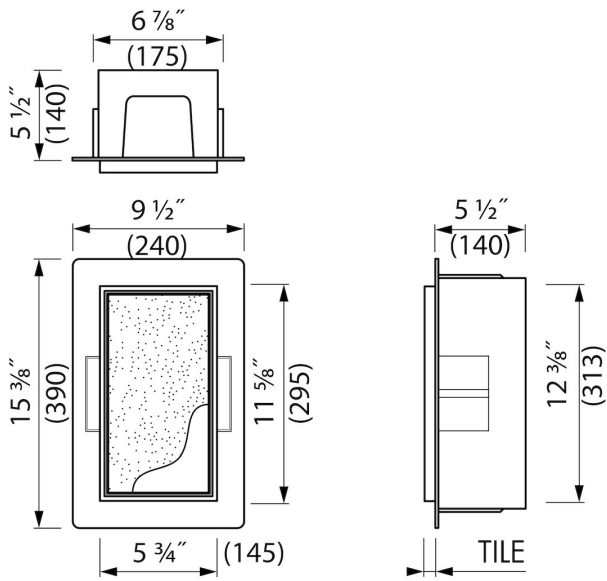

TECHNICAL DRAWINGS

Sales Office USA

ESS North America
228 East 45th Street, Suite 9E New York | NY 10017
T. + 1 888 317 7927 | F. + 1 888 488 1617
sales-usa@esspost.com | www.easydrainusa.com

Manufacturer

Easy Sanitary Solutions
Warschauerstraße 1 | 48455 Bad Bentheim | Germany
T. +49 (0) 59 24 29 91 568 | F. +49 (0) 59 24 29 91 537
info@esspost.com | www.easydrain.de