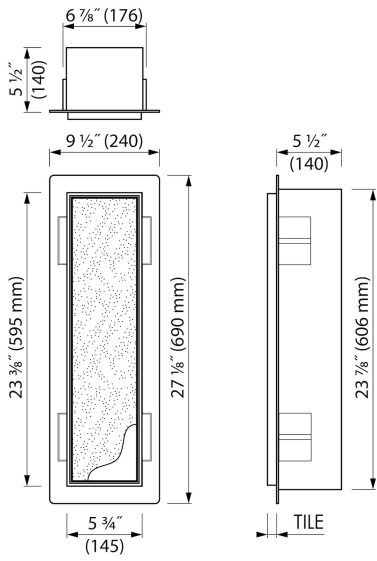

TECHNICAL DRAWINGS

Sales Office USA

ESS North America
228 East 45th Street, Suite 9E New York | NY 10017
T. + 1 888 317 7927 | F. + 1 888 488 1617
sales-usa@esspost.com | www.easydrainusa.com

Manufacturer

Easy Sanitary Solutions
Warschauerstraße 1 | 48455 Bad Bentheim | Germany
T. +49 (0) 59 24 29 91 568 | F. +49 (0) 59 24 29 91 537
info@esspost.com | www.easydrain.de