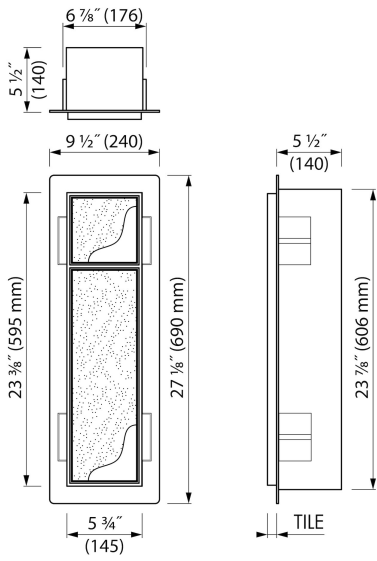

TECHNICAL DRAWINGS

Sales Office USA

ESS North America
228 East 45th Street, Suite 9E New York | NY 10017
T. + 1 888 317 7927 | F. + 1 888 488 1617
sales-usa@esspost.com | www.easydrainusa.com

Manufacturer

Easy Sanitary Solutions
Warschauerstraße 1 | 48455 Bad Bentheim | Germany
T. +49 (0) 59 24 29 91 568 | F. +49 (0) 59 24 29 91 537
info@esspost.com | www.easydrain.de