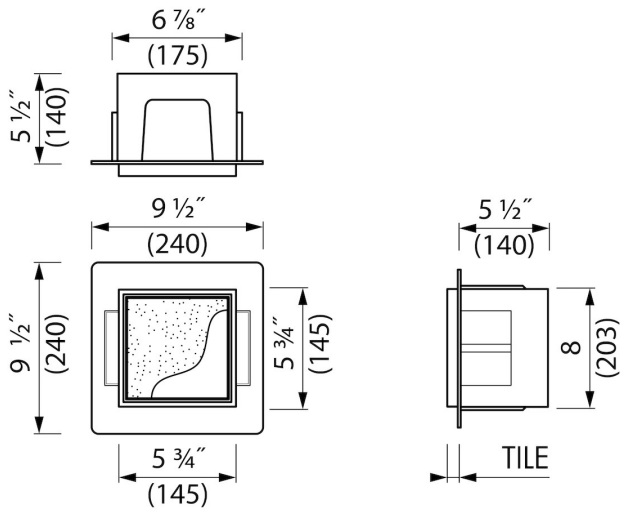

TECHNICAL DRAWINGS

Sales Office USA

North America - Easy Sanitary Solutions
1490 Bluegrass Lakes Pkwy D, Alpharetta, GA 30004
T. +1 (800) 334 - 0455
sales-usa@esspost.com | www.easydrainusa.com

Manufacturer

Easy Sanitary Solutions
Warschauerstraße 1 | 48455 Bad Bentheim | Germany
T. +49 (0) 59 24 29 91 568 | F. +49 (0) 59 24 29 91 537
info@easydrainusa.com | www.easydrain.de