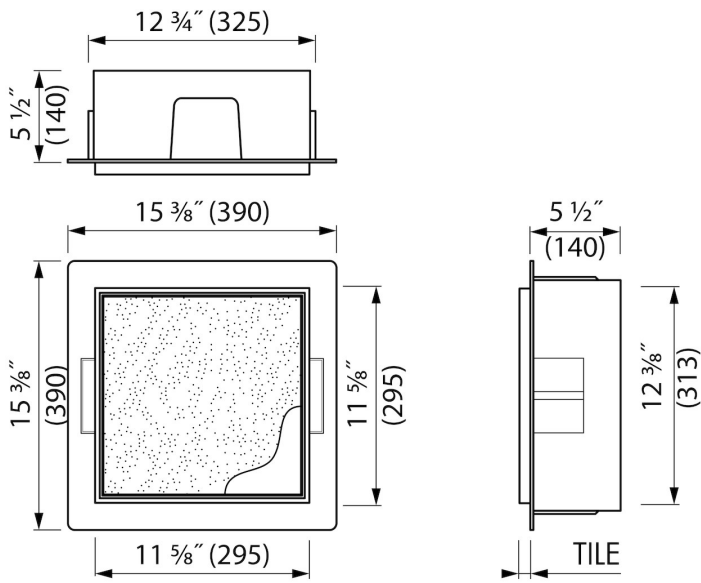

TECHNICAL DRAWINGS

Sales Office USA

North America - Easy Sanitary Solutions
1490 Bluegrass Lakes Pkwy D, Alpharetta, GA 30004
T. +1 (800) 334 - 0455
sales-usa@esspost.com | www.easydrainusa.com

Manufacturer

Easy Sanitary Solutions
Warschauerstraße 1 | 48455 Bad Bentheim | Germany
T. +49 (0) 59 24 29 91 568 | F. +49 (0) 59 24 29 91 537
info@easydrainusa.com | www.easydrain.de