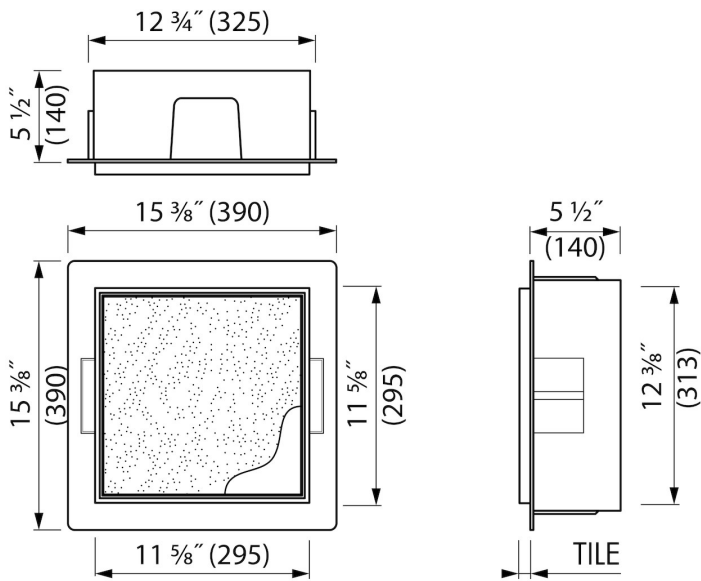

TECHNICAL DRAWINGS

Sales Office USA

North America - Easy Sanitary Solutions
1490 Bluegrass Lakes Pkwy D, Alpharetta, GA 30004
T. +1 (800) 334 - 0455
sales-usa@esspost.com | www.easydrainusa.com

Manufacturer

Easy Sanitary Solutions
Warschauerstraße 1 | 48455 Bad Bentheim | Germany
T. +49 (0) 59 24 29 91 568 | F. +49 (0) 59 24 29 91 537
info@easydrainusa.com | www.easydrain.de