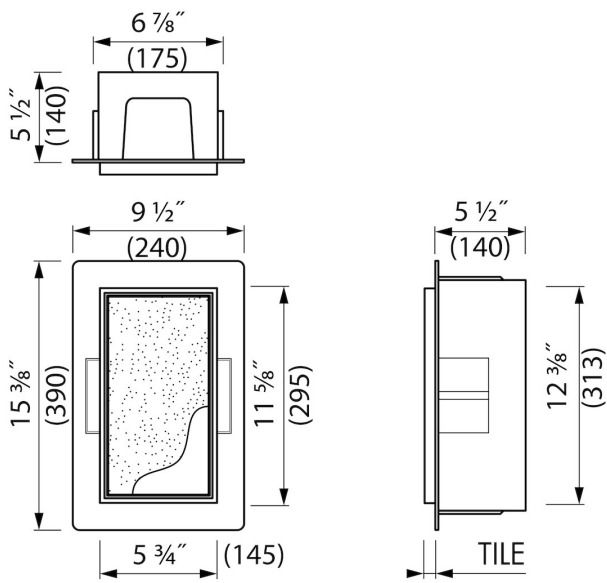

TECHNICAL DRAWINGS

Sales Office USA

North America - Easy Sanitary Solutions
1490 Bluegrass Lakes Pkwy D, Alpharetta, GA 30004
T. +1 (800) 334 - 0455
sales-usa@esspost.com | www.easydrainusa.com

Manufacturer

Easy Sanitary Solutions
Warschauerstraße 1 | 48455 Bad Bentheim | Germany
T. +49 (0) 59 24 29 91 568 | F. +49 (0) 59 24 29 91 537
info@easydrainusa.com | www.easydrain.de