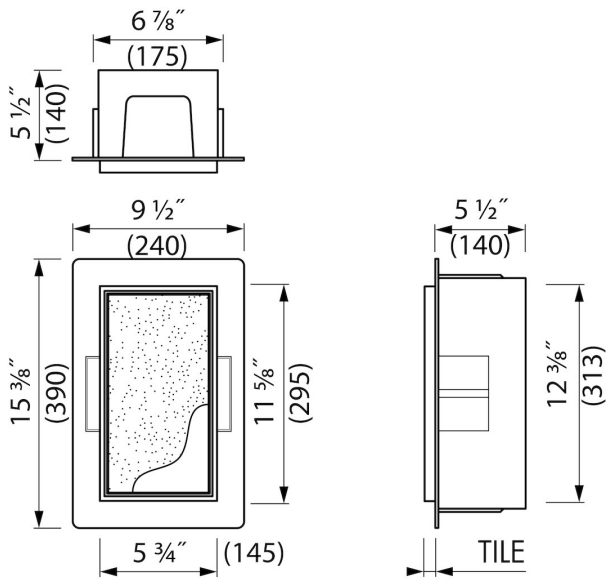

TECHNICAL DRAWINGS

Sales Office USA

North America - Easy Sanitary Solutions
1490 Bluegrass Lakes Pkwy D, Alpharetta, GA 30004
T. +1 (800) 334 - 0455
sales-usa@esspost.com | www.easydrainusa.com

Manufacturer

Easy Sanitary Solutions
Warschauerstraße 1 | 48455 Bad Bentheim | Germany
T. +49 (0) 59 24 29 91 568 | F. +49 (0) 59 24 29 91 537
info@easydrainusa.com | www.easydrain.de