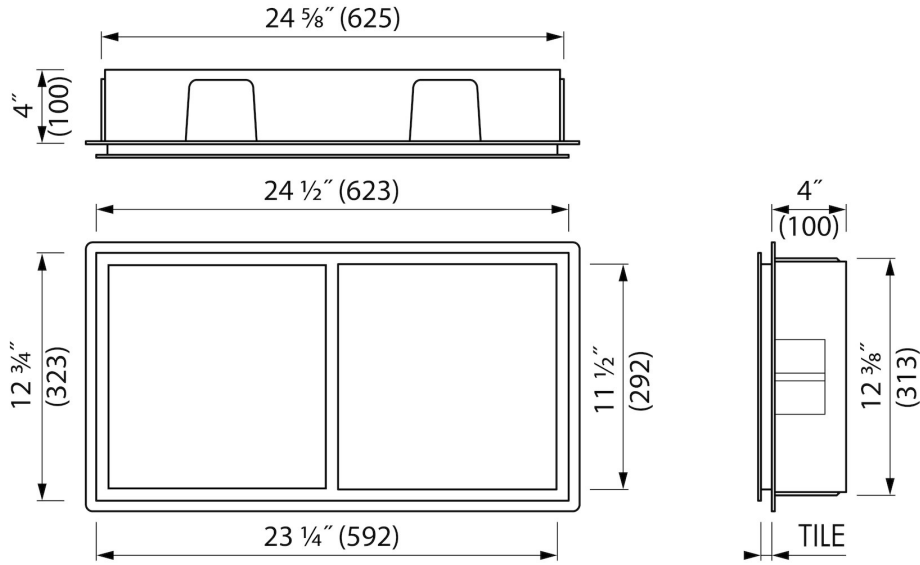

TECHNICAL DRAWINGS

Sales Office USA

North America - Easy Sanitary Solutions
1490 Bluegrass Lakes Pkwy D, Alpharetta, GA 30004
T. +1 (800) 334 - 0455
sales-usa@esspost.com | www.easydrainusa.com

Manufacturer

Easy Sanitary Solutions
Warschauerstraße 1 | 48455 Bad Bentheim | Germany
T. +49 (0) 59 24 29 91 568 | F. +49 (0) 59 24 29 91 537
info@easydrainusa.com | www.easydrain.de