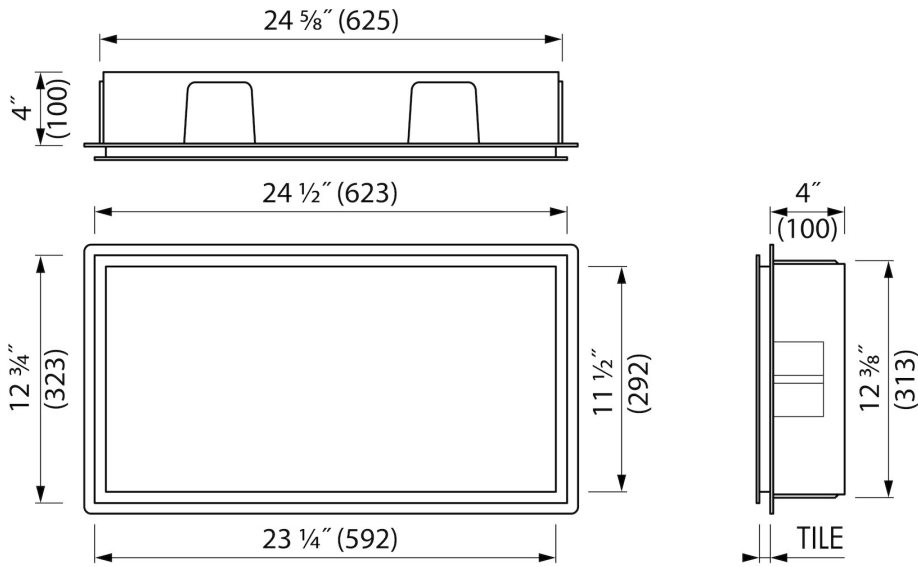

TECHNICAL DRAWINGS

Sales Office USA

North America - Easy Sanitary Solutions
1490 Bluegrass Lakes Pkwy D, Alpharetta, GA 30004
T. +1 (800) 334 - 0455
sales-usa@esspost.com | www.easydrainusa.com

Manufacturer

Easy Sanitary Solutions
Warschauerstraße 1 | 48455 Bad Bentheim | Germany
T. +49 (0) 59 24 29 91 568 | F. +49 (0) 59 24 29 91 537
info@easydrainusa.com | www.easydrain.de