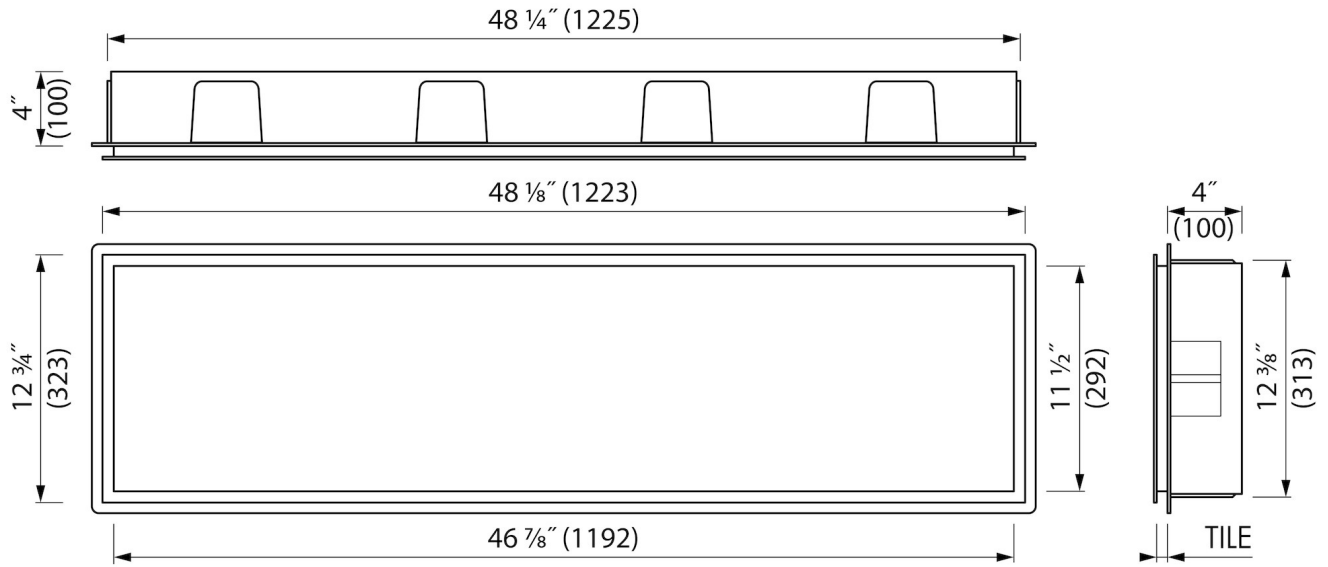

TECHNICAL DRAWINGS

Sales Office USA

North America - Easy Sanitary Solutions
1490 Bluegrass Lakes Pkwy D, Alpharetta, GA 30004
T. +1 (800) 334 - 0455
sales-usa@esspost.com | www.easydrainusa.com

Manufacturer

Easy Sanitary Solutions
Warschauerstraße 1 | 48455 Bad Bentheim | Germany
T. +49 (0) 59 24 29 91 568 | F. +49 (0) 59 24 29 91 537
info@easydrainusa.com | www.easydrain.de