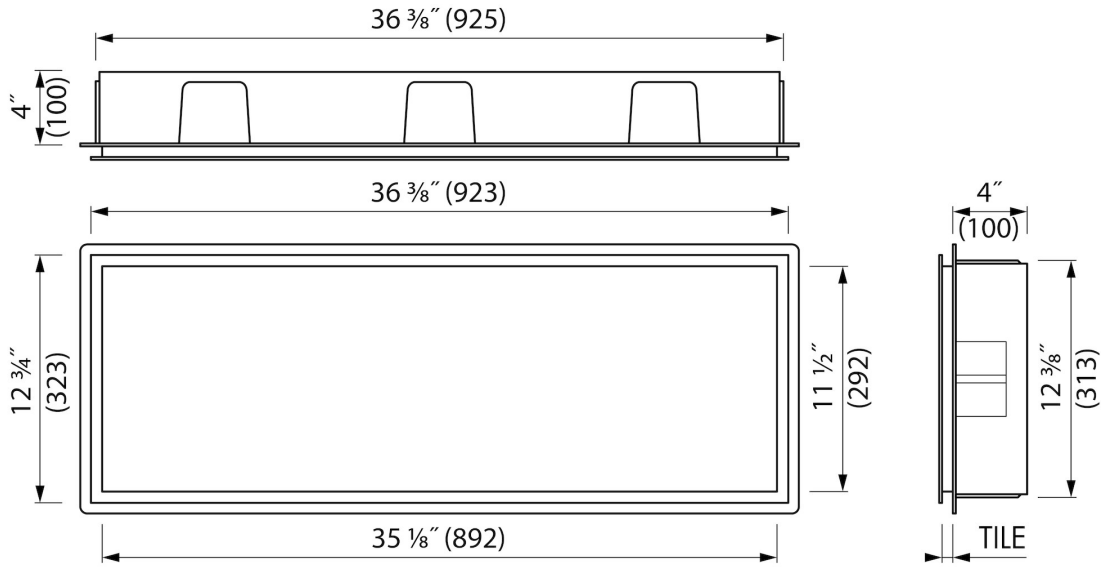

TECHNICAL DRAWINGS

Sales Office USA

North America - Easy Sanitary Solutions
1490 Bluegrass Lakes Pkwy D, Alpharetta, GA 30004
T. +1 (800) 334 - 0455
sales-usa@esspost.com | www.easydrainusa.com

Manufacturer

Easy Sanitary Solutions
Warschauerstraße 1 | 48455 Bad Bentheim | Germany
T. +49 (0) 59 24 29 91 568 | F. +49 (0) 59 24 29 91 537
info@easydrainusa.com | www.easydrain.de