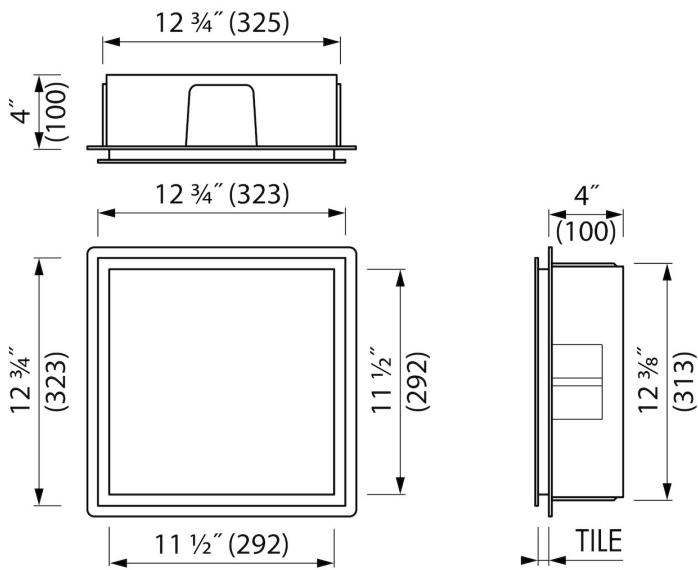

TECHNICAL DRAWINGS

Sales Office USA

North America - Easy Sanitary Solutions
1490 Bluegrass Lakes Pkwy D, Alpharetta, GA 30004
T. +1 (800) 334 - 0455
sales-usa@esspost.com | www.easydrainusa.com

Manufacturer

Easy Sanitary Solutions
Warschauerstraße 1 | 48455 Bad Bentheim | Germany
T. +49 (0) 59 24 29 91 568 | F. +49 (0) 59 24 29 91 537
info@easydrainusa.com | www.easydrain.de