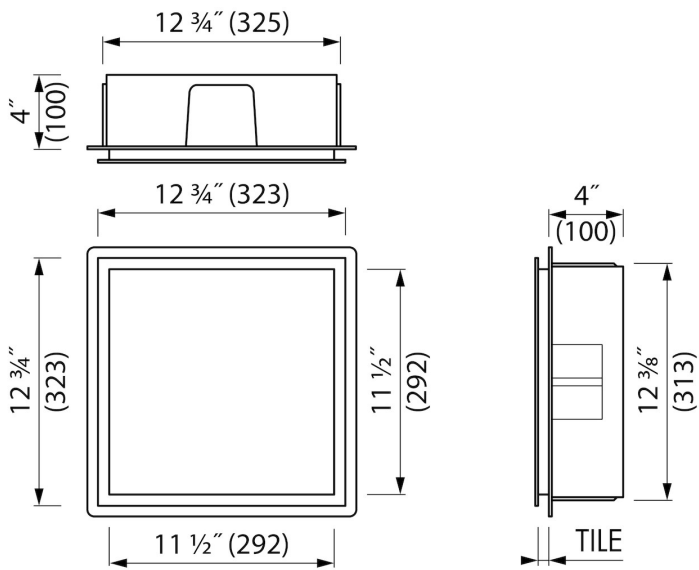

TECHNICAL DRAWINGS

Sales Office USA

North America - Easy Sanitary Solutions
1490 Bluegrass Lakes Pkwy D, Alpharetta, GA 30004
T. +1 (800) 334 - 0455
sales-usa@esspost.com | www.easydrainusa.com

Manufacturer

Easy Sanitary Solutions
Warschauerstraße 1 | 48455 Bad Bentheim | Germany
T. +49 (0) 59 24 29 91 568 | F. +49 (0) 59 24 29 91 537
info@easydrainusa.com | www.easydrain.de