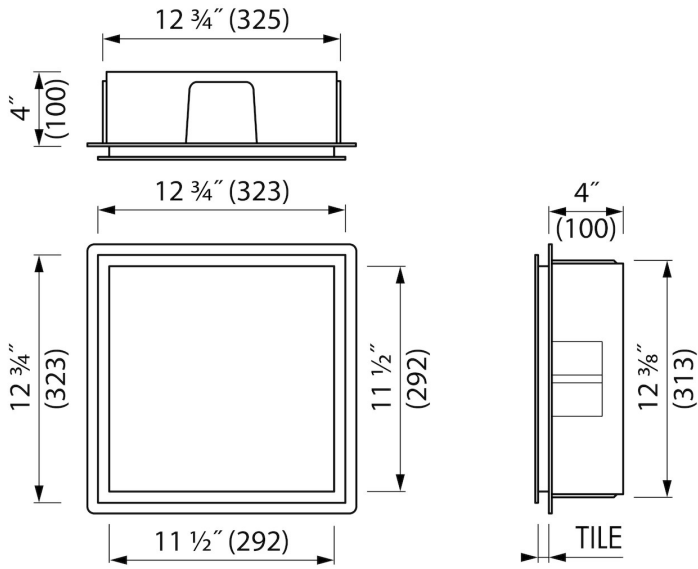

TECHNICAL DRAWINGS

Sales Office USA

North America - Easy Sanitary Solutions
1490 Bluegrass Lakes Pkwy D, Alpharetta, GA 30004
T. +1 (800) 334 - 0455
sales-usa@esspost.com | www.easydrainusa.com

Manufacturer

Easy Sanitary Solutions
Warschauerstraße 1 | 48455 Bad Bentheim | Germany
T. +49 (0) 59 24 29 91 568 | F. +49 (0) 59 24 29 91 537
info@easydrainusa.com | www.easydrain.de