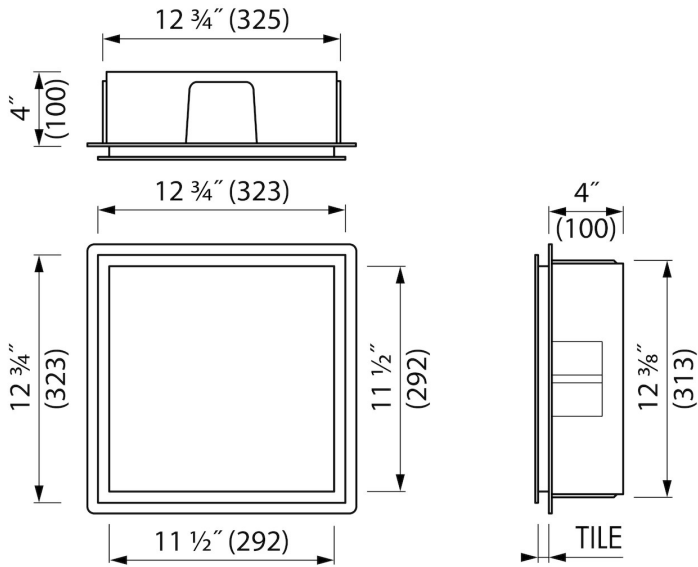

TECHNICAL DRAWINGS

Sales Office USA

North America - Easy Sanitary Solutions
1490 Bluegrass Lakes Pkwy D, Alpharetta, GA 30004
T. +1 (800) 334 - 0455
sales-usa@esspost.com | www.easydrainusa.com

Manufacturer

Easy Sanitary Solutions
Warschauerstraße 1 | 48455 Bad Bentheim | Germany
T. +49 (0) 59 24 29 91 568 | F. +49 (0) 59 24 29 91 537
info@easydrainusa.com | www.easydrain.de