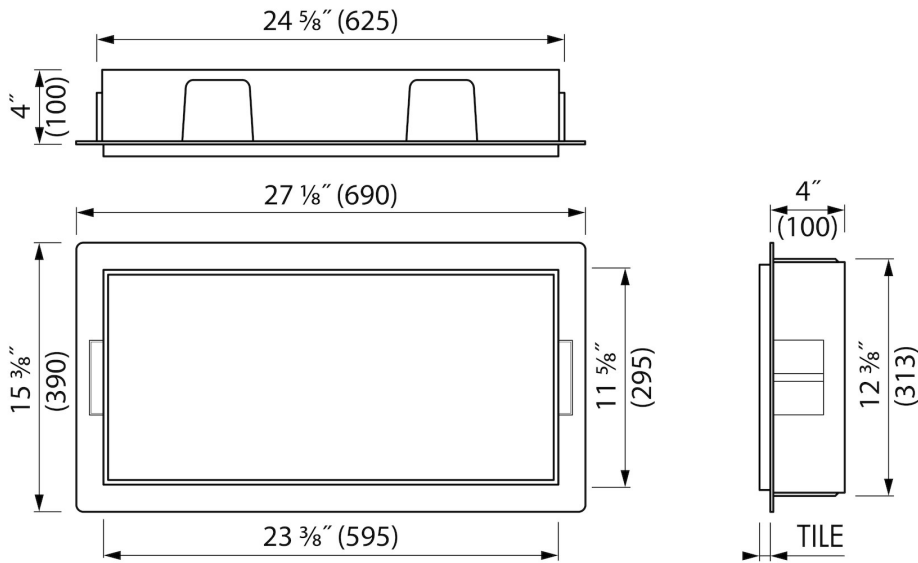

TECHNICAL DRAWINGS

Sales Office USA

North America - Easy Sanitary Solutions
1490 Bluegrass Lakes Pkwy D, Alpharetta, GA 30004
T. +1 (800) 334 - 0455
sales-usa@esspost.com | www.easydrainusa.com

Manufacturer

Easy Sanitary Solutions
Warschauerstraße 1 | 48455 Bad Bentheim | Germany
T. +49 (0) 59 24 29 91 568 | F. +49 (0) 59 24 29 91 537
info@easydrainusa.com | www.easydrain.de