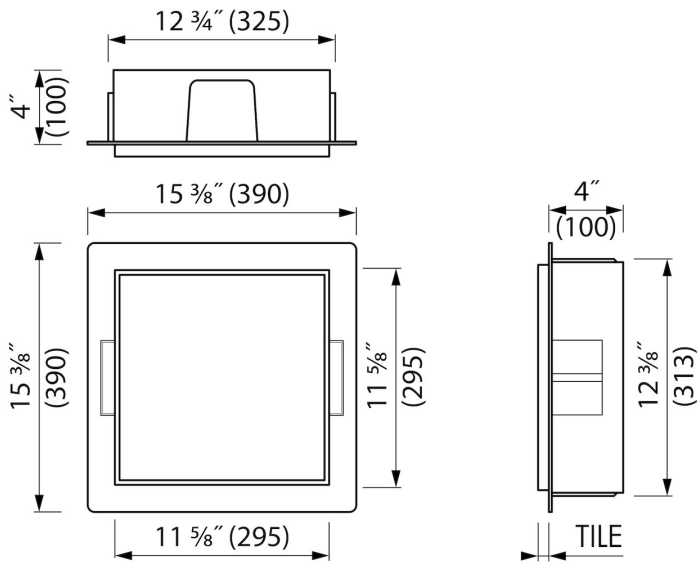

TECHNICAL DRAWINGS

Sales Office USA

North America - Easy Sanitary Solutions
1490 Bluegrass Lakes Pkwy D, Alpharetta, GA 30004
T. +1 (800) 334 - 0455
sales-usa@esspost.com | www.easydrainusa.com

Manufacturer

Easy Sanitary Solutions
Warschauerstraße 1 | 48455 Bad Bentheim | Germany
T. +49 (0) 59 24 29 91 568 | F. +49 (0) 59 24 29 91 537
info@easydrainusa.com | www.easydrain.de