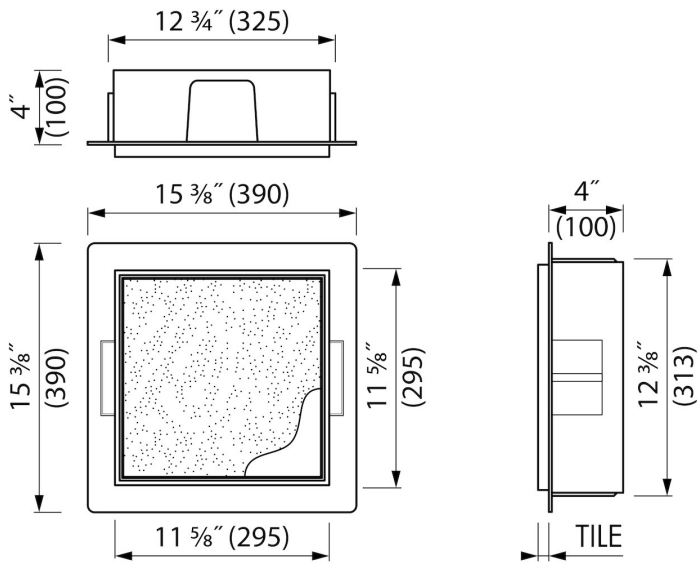

TECHNICAL DRAWINGS

Sales Office USA

North America - Easy Sanitary Solutions
1490 Bluegrass Lakes Pkwy D, Alpharetta, GA 30004
T. +1 (800) 334 - 0455
sales-usa@esspost.com | www.easydrainusa.com

Manufacturer

Easy Sanitary Solutions
Warschauerstraße 1 | 48455 Bad Bentheim | Germany
T. +49 (0) 59 24 29 91 568 | F. +49 (0) 59 24 29 91 537
info@easydrainusa.com | www.easydrain.de