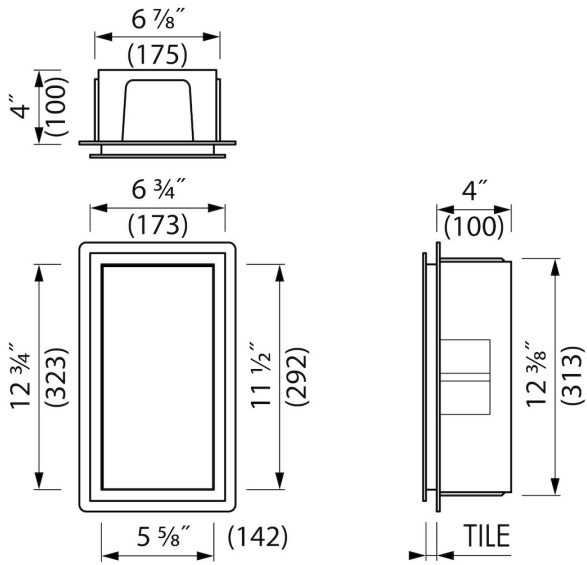

TECHNICAL DRAWINGS

Sales Office USA

North America - Easy Sanitary Solutions
1490 Bluegrass Lakes Pkwy D, Alpharetta, GA 30004
T. +1 (800) 334 - 0455
sales-usa@esspost.com | www.easydrainusa.com

Manufacturer

Easy Sanitary Solutions
Warschauerstraße 1 | 48455 Bad Bentheim | Germany
T. +49 (0) 59 24 29 91 568 | F. +49 (0) 59 24 29 91 537
info@easydrainusa.com | www.easydrain.de