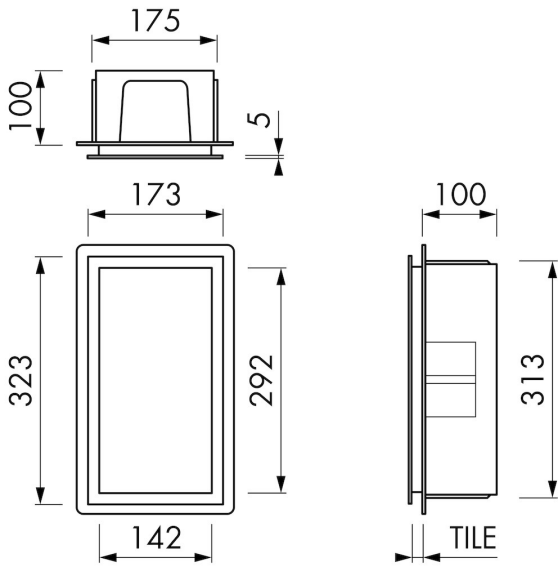

## GENERAL

Series	BOX
Name	Container BOX 10 (Anthracite)
Wall niche model	Wall niche
Rough dimensions (inch)	6" x 12" x 4"

## PRODUCT CODE

6 x 12 x 4	BOX-15x30x10-PA
------------	-----------------

## TECHNICAL DRAWINGS

---