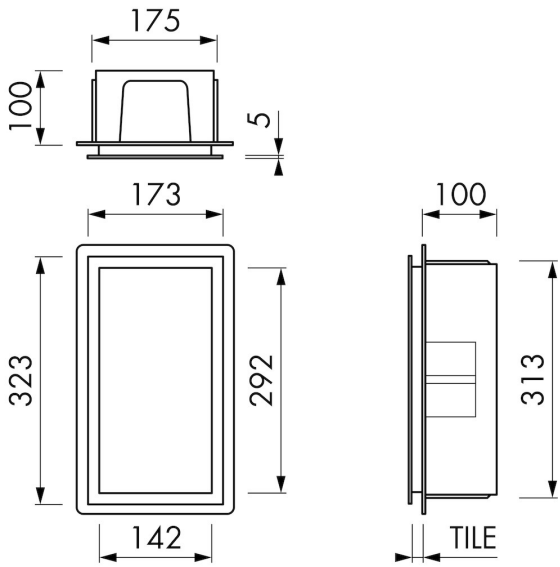

TECHNICAL DRAWINGS

Sales Office USA

North America - Easy Sanitary Solutions
1490 Bluegrass Lakes Pkwy D, Alpharetta, GA 30004
T. +1 (800) 334 - 0455
sales-usa@esspost.com | www.easydrainusa.com

Manufacturer

Easy Sanitary Solutions
Warschauerstraße 1 | 48455 Bad Bentheim | Germany
T. +49 (0) 59 24 29 91 568 | F. +49 (0) 59 24 29 91 537
info@easydrainusa.com | www.easydrain.de