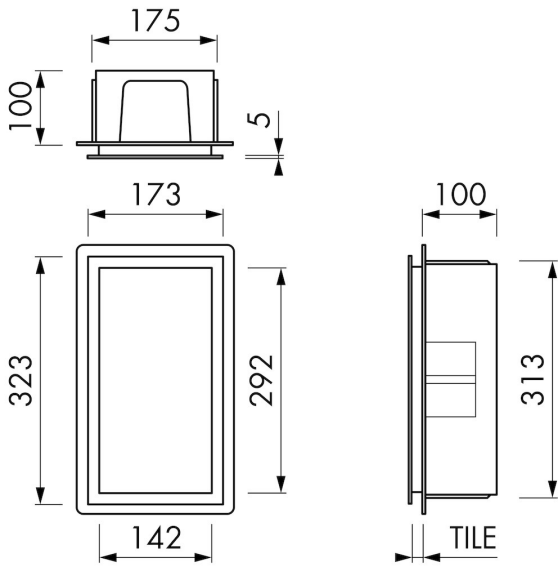

## GENERAL

---

Series	BOX
Name	Container BOX 10 (White)
Wall niche model	Wall niche
Rough dimensions (inch)	6" x 12" x 4"

## INSTALLATION

---

Installation depth (inch)	4
Variable installation depth	No
Built in element and sealing set included	Yes
Material rough	Polystyreen (PS)
Wall type	Drywall construction;Solid wall construction
Tile insert door (inch)	N.A.

## PRODUCT CODE

---

6 x 12 x 4	BOX-15x30x10-W
------------	----------------

**Sales Office USA**

North America - Easy Sanitary Solutions  
1490 Bluegrass Lakes Pkwy D, Alpharetta, GA 30004  
T. +1 (800) 334 - 0455  
sales-usa@esspost.com | www.easydrainusa.com

## TECHNICAL DRAWINGS

---