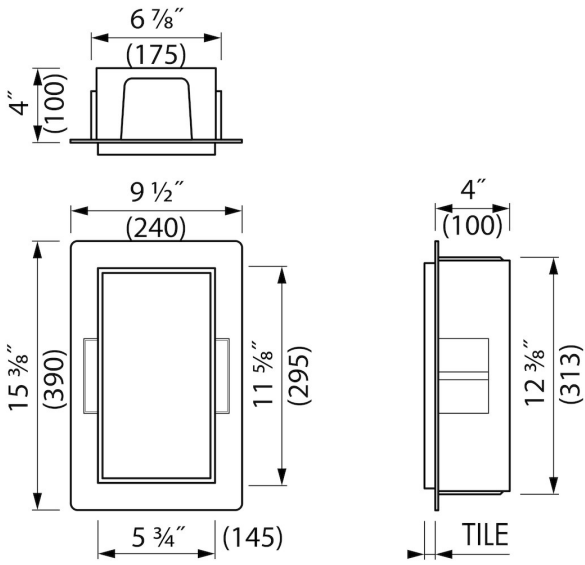

TECHNICAL DRAWINGS

Sales Office USA

North America - Easy Sanitary Solutions
1490 Bluegrass Lakes Pkwy D, Alpharetta, GA 30004
T. +1 (800) 334 - 0455
sales-usa@esspost.com | www.easydrainusa.com

Manufacturer

Easy Sanitary Solutions
Warschauerstraße 1 | 48455 Bad Bentheim | Germany
T. +49 (0) 59 24 29 91 568 | F. +49 (0) 59 24 29 91 537
info@easydrainusa.com | www.easydrain.de