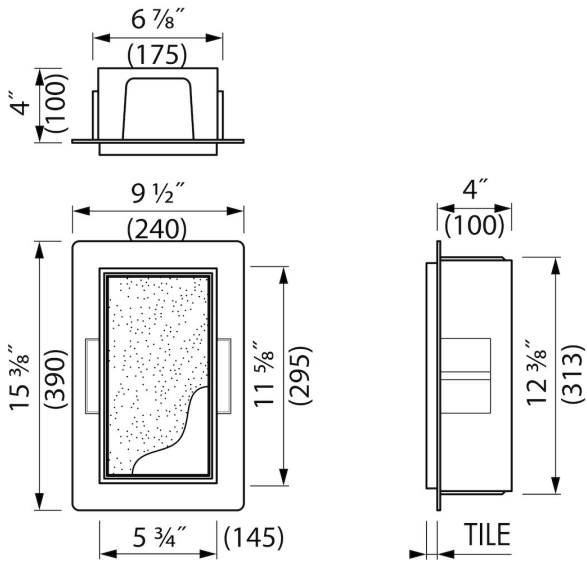

TECHNICAL DRAWINGS

Sales Office USA

North America - Easy Sanitary Solutions
1490 Bluegrass Lakes Pkwy D, Alpharetta, GA 30004
T. +1 (800) 334 - 0455
sales-usa@esspost.com | www.easydrainusa.com

Manufacturer

Easy Sanitary Solutions
Warschauerstraße 1 | 48455 Bad Bentheim | Germany
T. +49 (0) 59 24 29 91 568 | F. +49 (0) 59 24 29 91 537
info@easydrainusa.com | www.easydrain.de