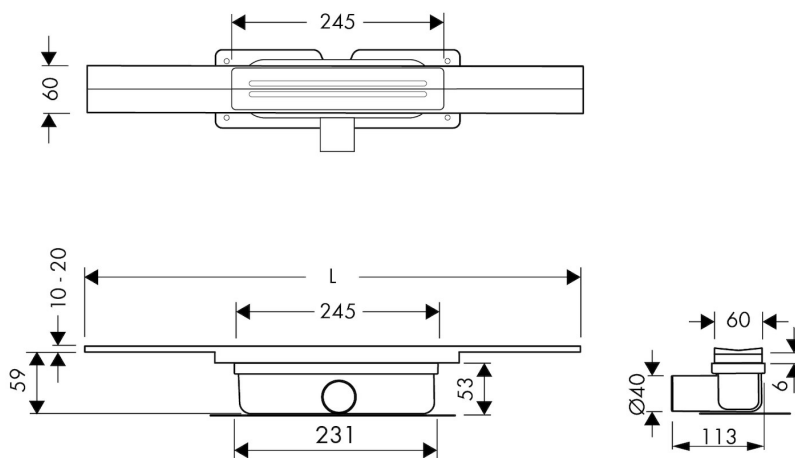

FEATURES

- Available lengths - 700 - 1200 mm
- Installation - Easy - quick and watertight installation
- Drainage capacity - according to EN 1253
- Grate - Height adjustable grate
- Suitable for - New construction and renovation
- Supplied as - Complete set
- Material - High-quality stainless steel
- Dryphon[®] technology - More power - less cleaning

DESIGN

Grate finish	Brushed stainless steel
Grate pattern	Slot
Grate width (mm)	60
Grate tile insert (mm)	N.A.
Adjustable grate	Yes
Frame type	N.A.
TAF Frame material	N.A.
Design frame finish	N.A.
Frame width (mm)	N.A.
Wheelchair accessible	Yes
Extension set available	N.A.

ARTICLE CODE

700 mm	RLCED700MW		
800 mm	RLCED800MW		
900 mm	RLCED900MW		
1000 mm	RLCED1000MW		
1200 mm	RLCED1200MW		

TECHNICAL DRAWINGS

Manufacturer

Easy Sanitary Solutions
 Nijverheidsstraat 60 | 7575 BK Oldenzaal | The Netherlands
 T. +31 (0)541 200 800 | F. +31 (0)541 200 899
 info@esspost.com | www.easydrain.com