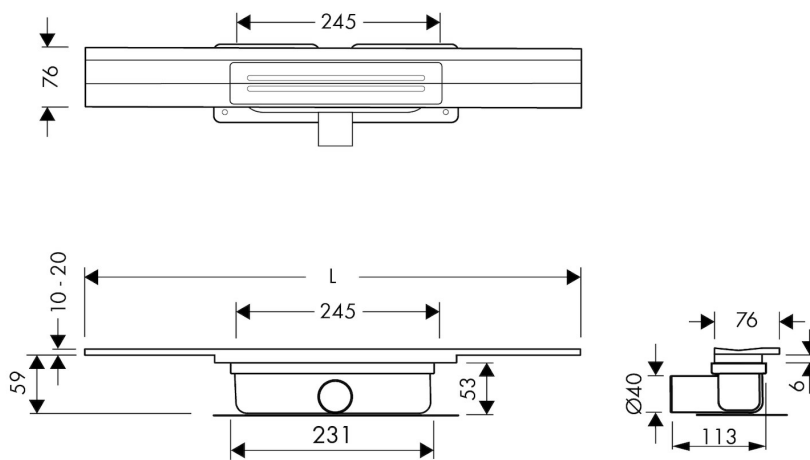

FEATURES

- Available lengths - 700 - 1200 mm
- Installation - Easy - quick and watertight installation
- Drainage capacity - according to EN 1253
- Grate - Height adjustable grate
- Suitable for - New construction and renovation
- Supplied as - Complete set
- Material - High-quality stainless steel
- Dryphon[®] technology - More power - less cleaning

DESIGN

Grate finish	Brushed stainless steel
Grate pattern	Slot
Grate width (mm)	76
Grate tile insert (mm)	N.A.
Adjustable grate	Yes
Frame type	N.A.
TAF Frame material	N.A.
Design frame finish	N.A.
Frame width (mm)	N.A.
Wheelchair accessible	Yes
Extension set available	N.A.

ARTICLE CODE

700 mm	RLCED700WBST		
800 mm	RLCED800WBST		
900 mm	RLCED900WBST		
1000 mm	RLCED1000WBST		
1200 mm	RLCED1200WBST		

TECHNICAL DRAWINGS

Manufacturer

Easy Sanitary Solutions
 Nijverheidsstraat 60 | 7575 BK Oldenzaal | The Netherlands
 T. +31 (0)541 200 800 | F. +31 (0)541 200 899
 info@esspost.com | www.easydrain.com