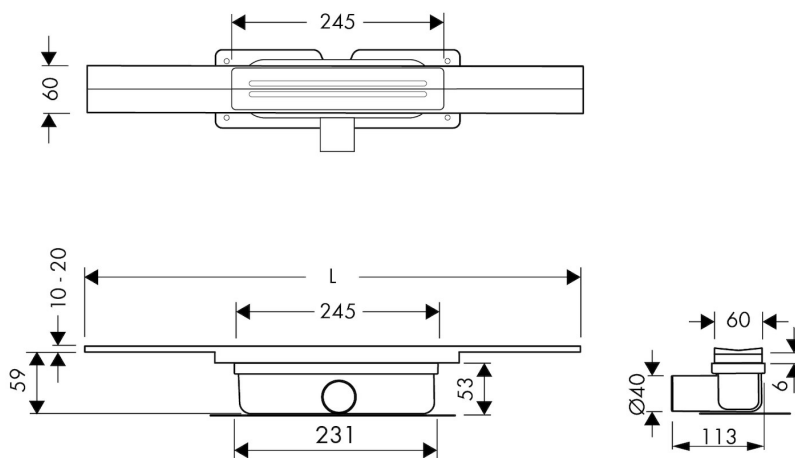

FEATURES

- Available lengths - 700 - 1200 mm
- Installation - Easy - quick and watertight installation
- Drainage capacity - according to EN 1253
- Grate - Height adjustable grate
- Suitable for - New construction and renovation
- Supplied as - Complete set
- Material - High-quality stainless steel
- Dryphon® technology - More power - less cleaning

DESIGN

Grate finish	Brushed stainless steel
Grate pattern	Slot
Grate width (mm)	60
Grate tile insert (mm)	N.A.
Adjustable grate	Yes
Frame type	N.A.
TAF Frame material	N.A.
Design frame finish	N.A.
Frame width (mm)	N.A.
Wheelchair accessible	Yes
Extension set available	N.A.

ARTICLE CODE

700 mm	RLCED700BBC		
800 mm	RLCED800BBC		
900 mm	RLCED900BBC		
1000 mm	RLCED1000BBC		
1200 mm	RLCED1200BBC		

TECHNICAL DRAWINGS

Manufacturer

Easy Sanitary Solutions
 Nijverheidsstraat 60 | 7575 BK Oldenzaal | The Netherlands
 T. +31 (0)541 200 800 | F. +31 (0)541 200 899
 info@esspost.com | www.easydrain.com