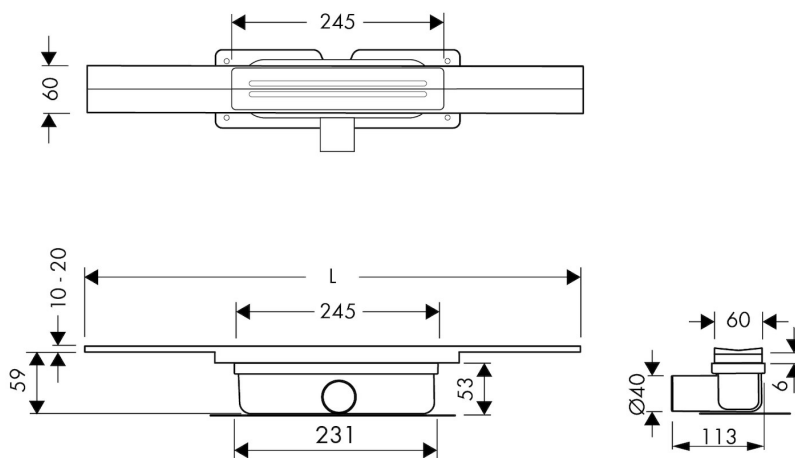

FEATURES

- Available lengths - 700 - 1200 mm
- Installation - Easy - quick and watertight installation
- Drainage capacity - according to EN 1253
- Grate - Height adjustable grate
- Suitable for - New construction and renovation
- Supplied as - Complete set
- Material - High-quality stainless steel
- Dryphon[®] technology - More power - less cleaning

DESIGN

Grate finish	Brushed stainless steel
Grate pattern	Slot
Grate width (mm)	60
Grate tile insert (mm)	N.A.
Adjustable grate	Yes
Frame type	N.A.
TAF Frame material	N.A.
Design frame finish	N.A.
Frame width (mm)	N.A.
Wheelchair accessible	Yes
Extension set available	N.A.

ARTICLE CODE

700 mm	RLCED700BRG		
800 mm	RLCED800BRG		
900 mm	RLCED900BRG		
1000 mm	RLCED1000BRG		
1200 mm	RLCED1200BRG		

TECHNICAL DRAWINGS

Manufacturer

Easy Sanitary Solutions
 Nijverheidsstraat 60 | 7575 BK Oldenzaal | The Netherlands
 T. +31 (0)541 200 800 | F. +31 (0)541 200 899
 info@esspost.com | www.easydrain.com