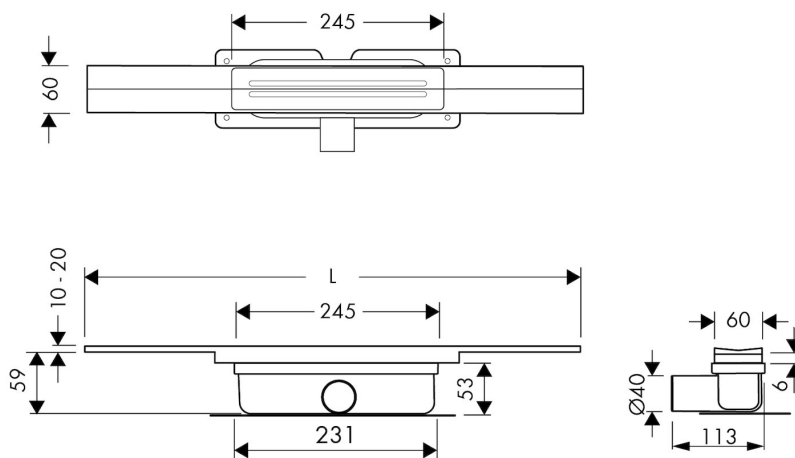

FEATURES

- Available lengths - 700 - 1200 mm
- Installation - Easy - quick and watertight installation
- Drainage capacity - according to EN 1253
- Grate - Height adjustable grate
- Suitable for - New construction and renovation
- Supplied as - Complete set
- Material - High-quality stainless steel
- Dryphon® technology - More power - less cleaning

DESIGN

Grate finish	Brushed stainless steel
Grate pattern	Slot
Grate width (mm)	60
Grate tile insert (mm)	N.A.
Adjustable grate	Yes
Frame type	N.A.
TAF Frame material	N.A.
Design frame finish	N.A.
Frame width (mm)	N.A.
Wheelchair accessible	Yes
Extension set available	N.A.

ARTICLE CODE

700 mm	RLCED700MB		
800 mm	RLCED800MB		
900 mm	RLCED900MB		
1000 mm	RLCED1000MB		
1200 mm	RLCED1200MB		

TECHNICAL DRAWINGS

Manufacturer

Easy Sanitary Solutions
 Nijverheidsstraat 60 | 7575 BK Oldenzaal | The Netherlands
 T. +31 (0)541 200 800 | F. +31 (0)541 200 899
 info@esspost.com | www.easydrain.com