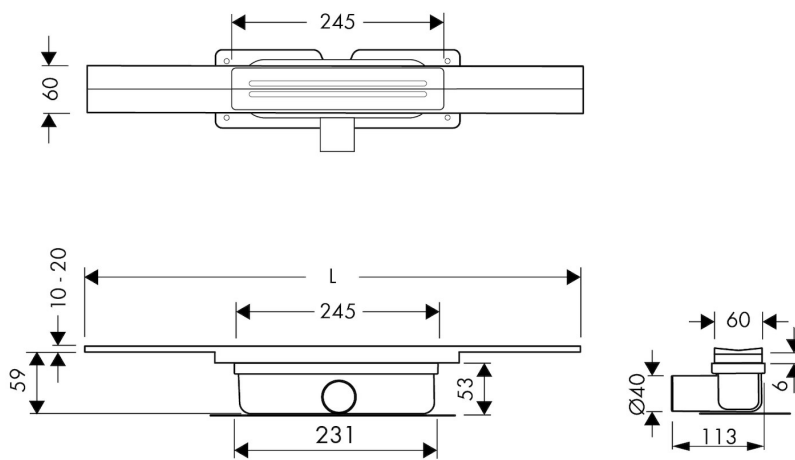

FEATURES

- Available lengths - 700 - 1200 mm
- Installation - Easy - quick and watertight installation
- Drainage capacity - according to EN 1253
- Grate - Height adjustable grate
- Suitable for - New construction and renovation
- Supplied as - Complete set
- Material - High-quality stainless steel
- Dryphon® technology - More power - less cleaning

DESIGN

Grate finish	Brushed stainless steel
Grate pattern	Slot
Grate width (mm)	60
Grate tile insert (mm)	N.A.
Adjustable grate	Yes
Frame type	N.A.
TAF Frame material	N.A.
Design frame finish	N.A.
Frame width (mm)	N.A.
Wheelchair accessible	Yes
Extension set available	N.A.

ARTICLE CODE

700 mm	RLCED700BBR		
800 mm	RLCED800BBR		
900 mm	RLCED900BBR		
1000 mm	RLCED1000BBR		
1200 mm	RLCED1200BBR		

TECHNICAL DRAWINGS

Manufacturer

Easy Sanitary Solutions
 Nijverheidsstraat 60 | 7575 BK Oldenzaal | The Netherlands
 T. +31 (0)541 200 800 | F. +31 (0)541 200 899
 info@esspost.com | www.easydrain.com