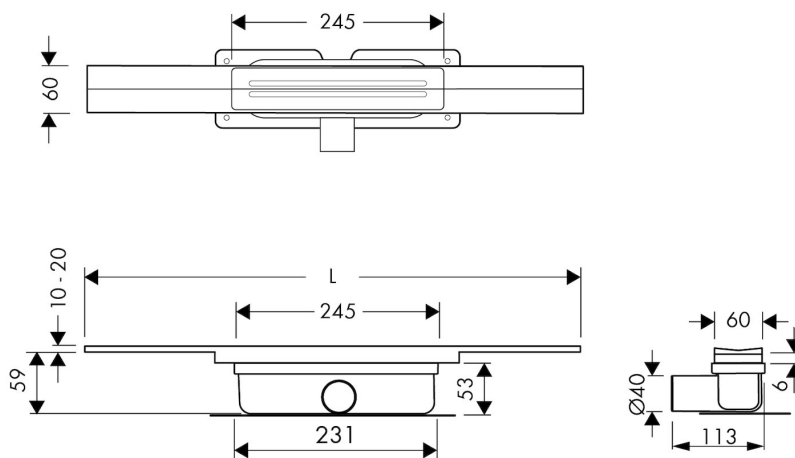

FEATURES

- Available lengths - 700 - 1200 mm
- Installation - Easy - quick and watertight installation
- Drainage capacity - according to EN 1253
- Grate - Height adjustable grate
- Suitable for - New construction and renovation
- Supplied as - Complete set
- Material - High-quality stainless steel
- Dryphon® technology - More power - less cleaning

DESIGN

Grate finish	Brushed stainless steel
Grate pattern	Slot
Grate width (mm)	60
Grate tile insert (mm)	N.A.
Adjustable grate	Yes
Frame type	N.A.
TAF Frame material	N.A.
Design frame finish	N.A.
Frame width (mm)	N.A.
Wheelchair accessible	Yes
Extension set available	N.A.

ARTICLE CODE

700 mm	RLCED700BST		
800 mm	RLCED800BST		
900 mm	RLCED900BST		
1000 mm	RLCED1000BST		
1200 mm	RLCED1200BST		

TECHNICAL DRAWINGS

Manufacturer

Easy Sanitary Solutions
 Nijverheidsstraat 60 | 7575 BK Oldenzaal | The Netherlands
 T. +31 (0)541 200 800 | F. +31 (0)541 200 899
 info@esspost.com | www.easydrain.com