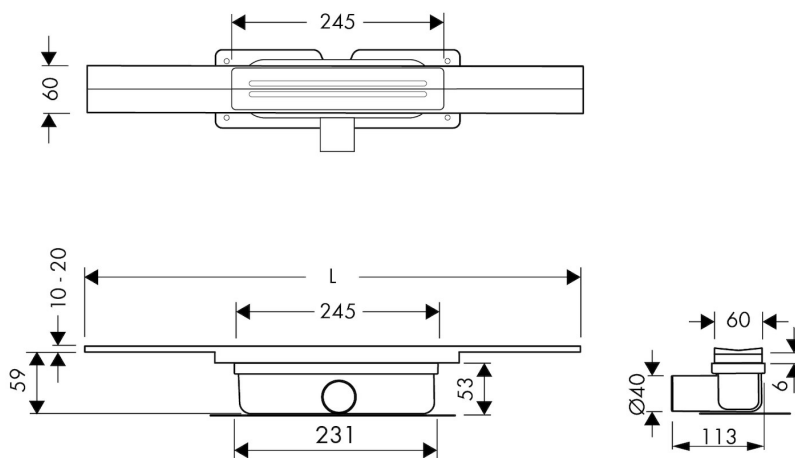

FEATURES

- Available lengths - 700 - 1200 mm
- Installation - Easy - quick and watertight installation
- Drainage capacity - according to EN 1253
- Grate - Height adjustable grate
- Suitable for - New construction and renovation
- Supplied as - Complete set
- Material - High-quality stainless steel
- Dryphon[®] technology - More power - less cleaning

DESIGN

Grate finish	Brushed stainless steel
Grate pattern	Slot
Grate width (mm)	60
Grate tile insert (mm)	N.A.
Adjustable grate	Yes
Frame type	N.A.
TAF Frame material	N.A.
Design frame finish	N.A.
Frame width (mm)	N.A.
Wheelchair accessible	Yes
Extension set available	N.A.

ARTICLE CODE

700 mm	RLCED700BBS		
800 mm	RLCED800BBS		
900 mm	RLCED900BBS		
1000 mm	RLCED1000BBS		
1200 mm	RLCED1200BBS		

TECHNICAL DRAWINGS

Manufacturer

Easy Sanitary Solutions
 Nijverheidsstraat 60 | 7575 BK Oldenzaal | The Netherlands
 T. +31 (0)541 200 800 | F. +31 (0)541 200 899
 info@esspost.com | www.easydrain.com