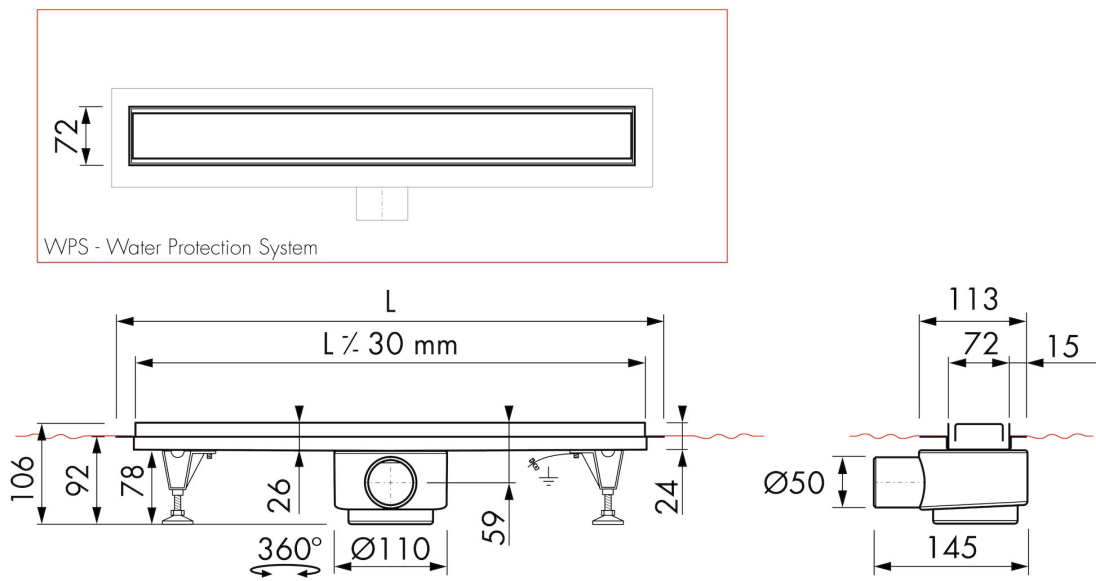

ARTICLE CODE

500 mm	BD-50-Z		
600 mm	BD-60-Z		
700 mm	BD-70-Z		
800 mm	BD-80-Z		
900 mm	BD-90-Z		
1000 mm	BD-100-Z		
1100 mm	BD-110-Z		
1200 mm	BD-120-Z		

TECHNICAL DRAWINGS

Manufacturer

Easy Sanitary Solutions
 Nijverheidsstraat 60 | 7575 BK Oldenzaal | The Netherlands
 T. +31 (0)541 200 800 | F. +31 (0)541 200 899
 info@esspost.com | www.easydrain.com