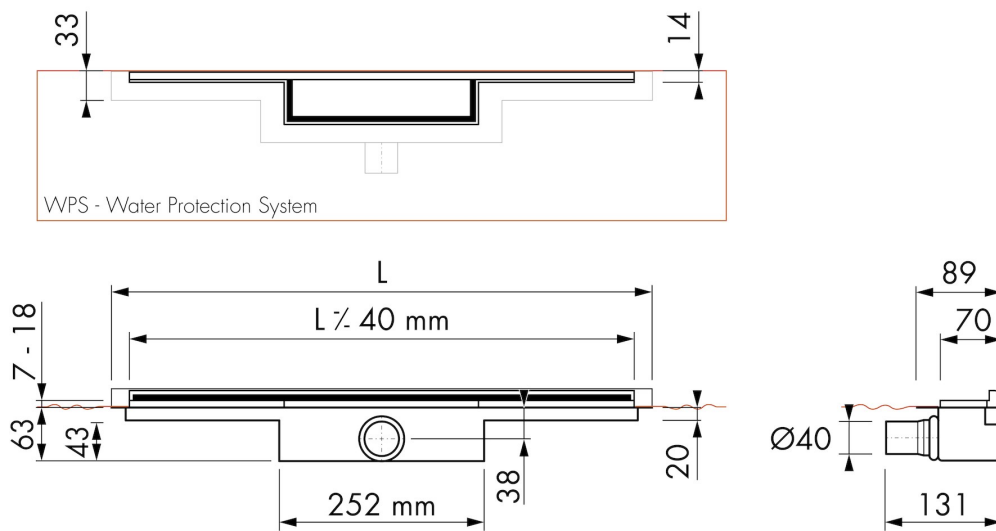

DESIGN

Grate finish	Brushed stainless steel / Tile
Grate pattern	Zero / Closed
Grate width (mm)	50
Grate tile insert (mm)	12
Adjustable grate	No
Frame type	TAF (Tile Adjustable Frame)
TAF Frame material	Stainless steel (304)
Design frame finish	Brushed stainless steel
Frame width (mm)	70
Wheelchair accessible	Yes
Extension set available	No

ARTICLE CODE

700 mm	M-Line-700-30		
800 mm	M-Line-800-30		
900 mm	M-Line-900-30		
1000 mm	M-Line-1000-30		
1200 mm	M-Line-1200-30		

TECHNICAL DRAWINGS

Manufacturer

Easy Sanitary Solutions
 Nijverheidsstraat 60 | 7575 BK Oldenzaal | The Netherlands
 T. +31 (0)541 200 800 | F. +31 (0)541 200 899
 info@esspost.com | www.easydrain.com