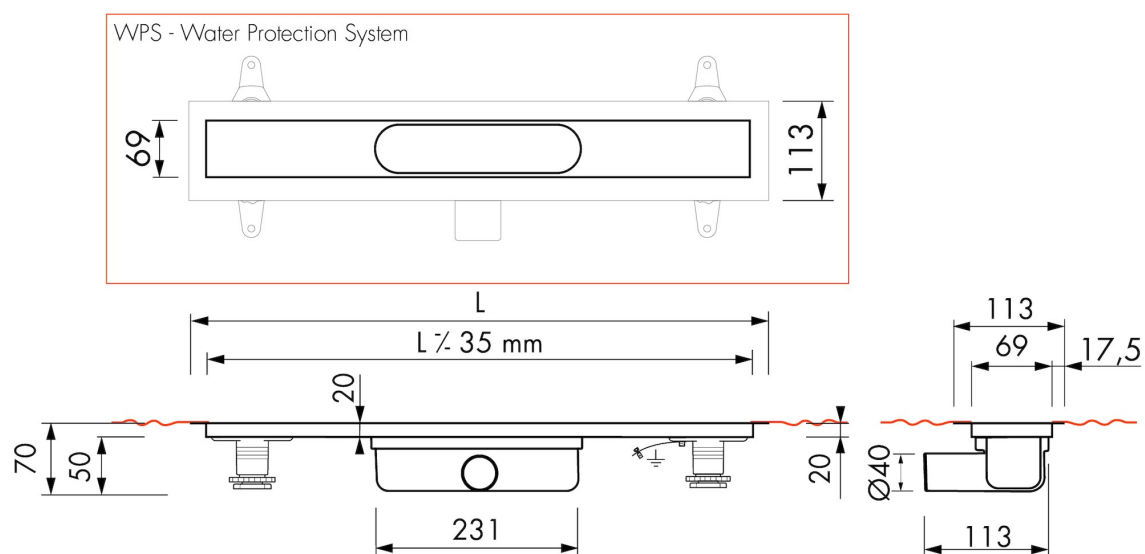

ARTICLE CODE

500 mm	EDM1CLEAN500-30		
600 mm	EDM1CLEAN600-30		
700 mm	EDM1CLEAN700-30		
800 mm	EDM1CLEAN800-30		
900 mm	EDM1CLEAN900-30		
1000 mm	EDM1CLEAN1000-30		
1100 mm	EDM1CLEAN1200-30		
1200 mm	EDM1CLEAN1100-30		

TECHNICAL DRAWINGS

Manufacturer

Easy Sanitary Solutions
Nijverheidsstraat 60 | 7575 BK Oldenzaal | The Netherlands
T. +31 (0)541 200 800 | F. +31 (0)541 200 899
info@esspost.com | www.easydrain.com

Contact

Easy Sanitary Solutions
Nijverheidsstraat 60 | 7575 BK Oldenzaal | The Netherlands
T. +31 (0)541 200 800 | F. +31 (0)541 200 899
sales@esspost.com | www.easydrain.com