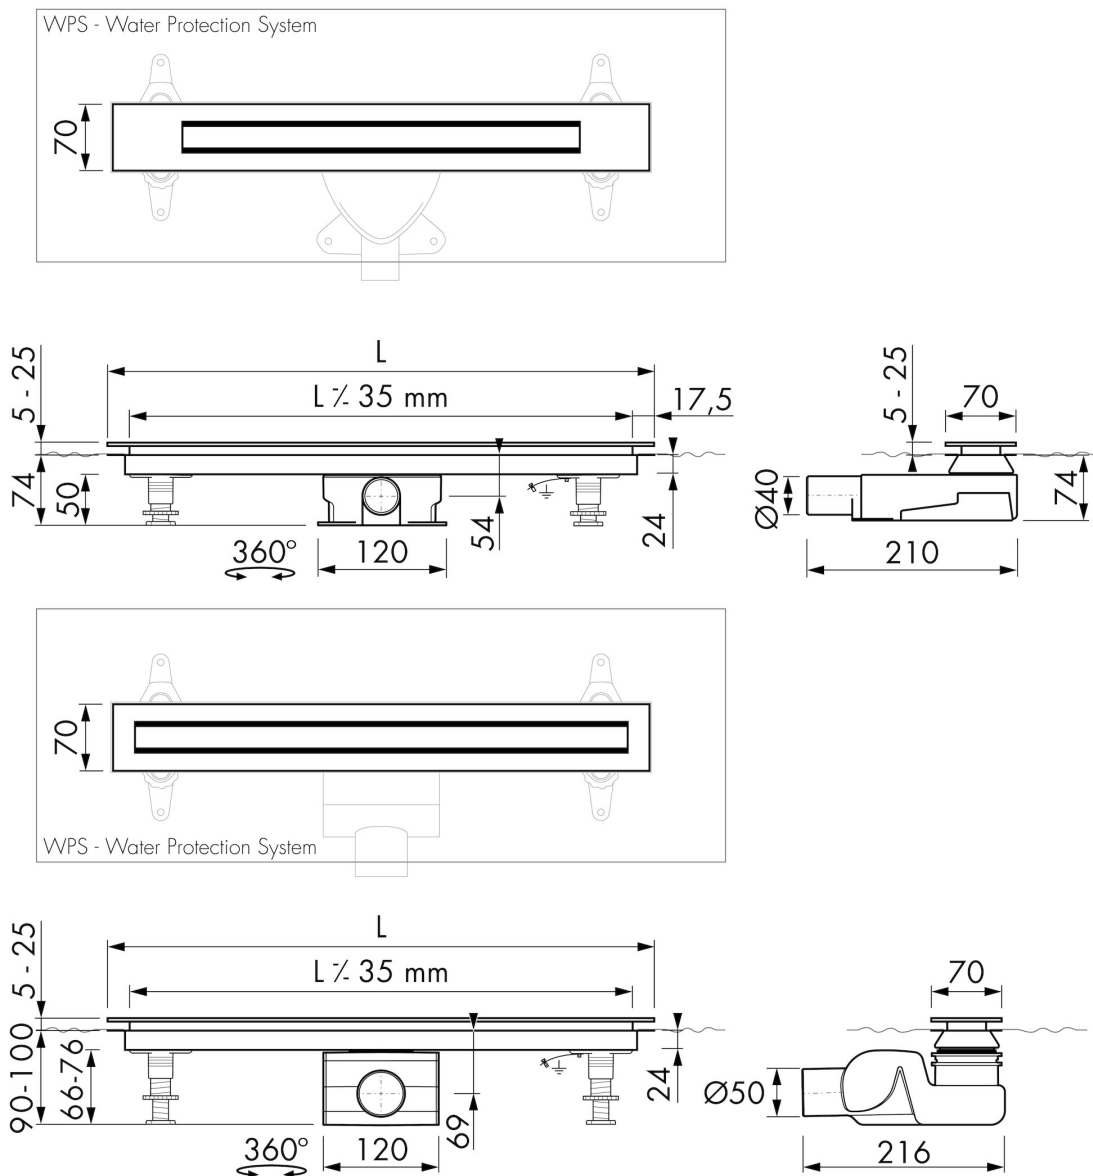

FEATURES

- Available lengths - 500 - 2000 mm
- Water Protection System - 10-year warranty
- Tile Adjustable Frame - Height adjustable 5 - 25 mm
- Drainage capacity - according to EN 1253
- Siphon - Easy to clean
- Supplied as - Complete set

DRAINAGE

Max. drainage capacity entrance (l/min)	33
Max. drainage capacity wall (l/min)	41
Max. drainage capacity (l/min)	41

BUILT-IN SET

Pre-assembled sealing membrane	Included
Siphon features	Cleanable, Pivotal & adjustable, Height adjustable
Water seal height (mm)	50
Outlet	Horizontal (Vertical outlet optional)
Material siphon	Polypropylene (PP)

DESIGN

Grate finish	Brushed stainless steel
Grate pattern	Zero / Closed
Grate width (mm)	20
Grate tile insert (mm)	N.A.
Adjustable grate	No
Frame type	TAF (Tile Adjustable Frame)
TAF Frame material	Stainless steel (304)
Design frame finish	N.A.
Frame width (mm)	70
Wheelchair accessible	Yes
Extension set available	No

ARTICLE CODE

800 mm	XS-Z4P-M-800 / XS-ROH-800		
900 mm	XS-Z4P-M-900 / XS-ROH-900		
1000 mm	XS-Z4P-M-1000 / XS-ROH-1000		
1100 mm	XS-Z4P-M-1100 / XS-ROH-1100		
1200 mm	XS-Z4P-M-1200 / XS-ROH-1200		

TECHNICAL DRAWINGS